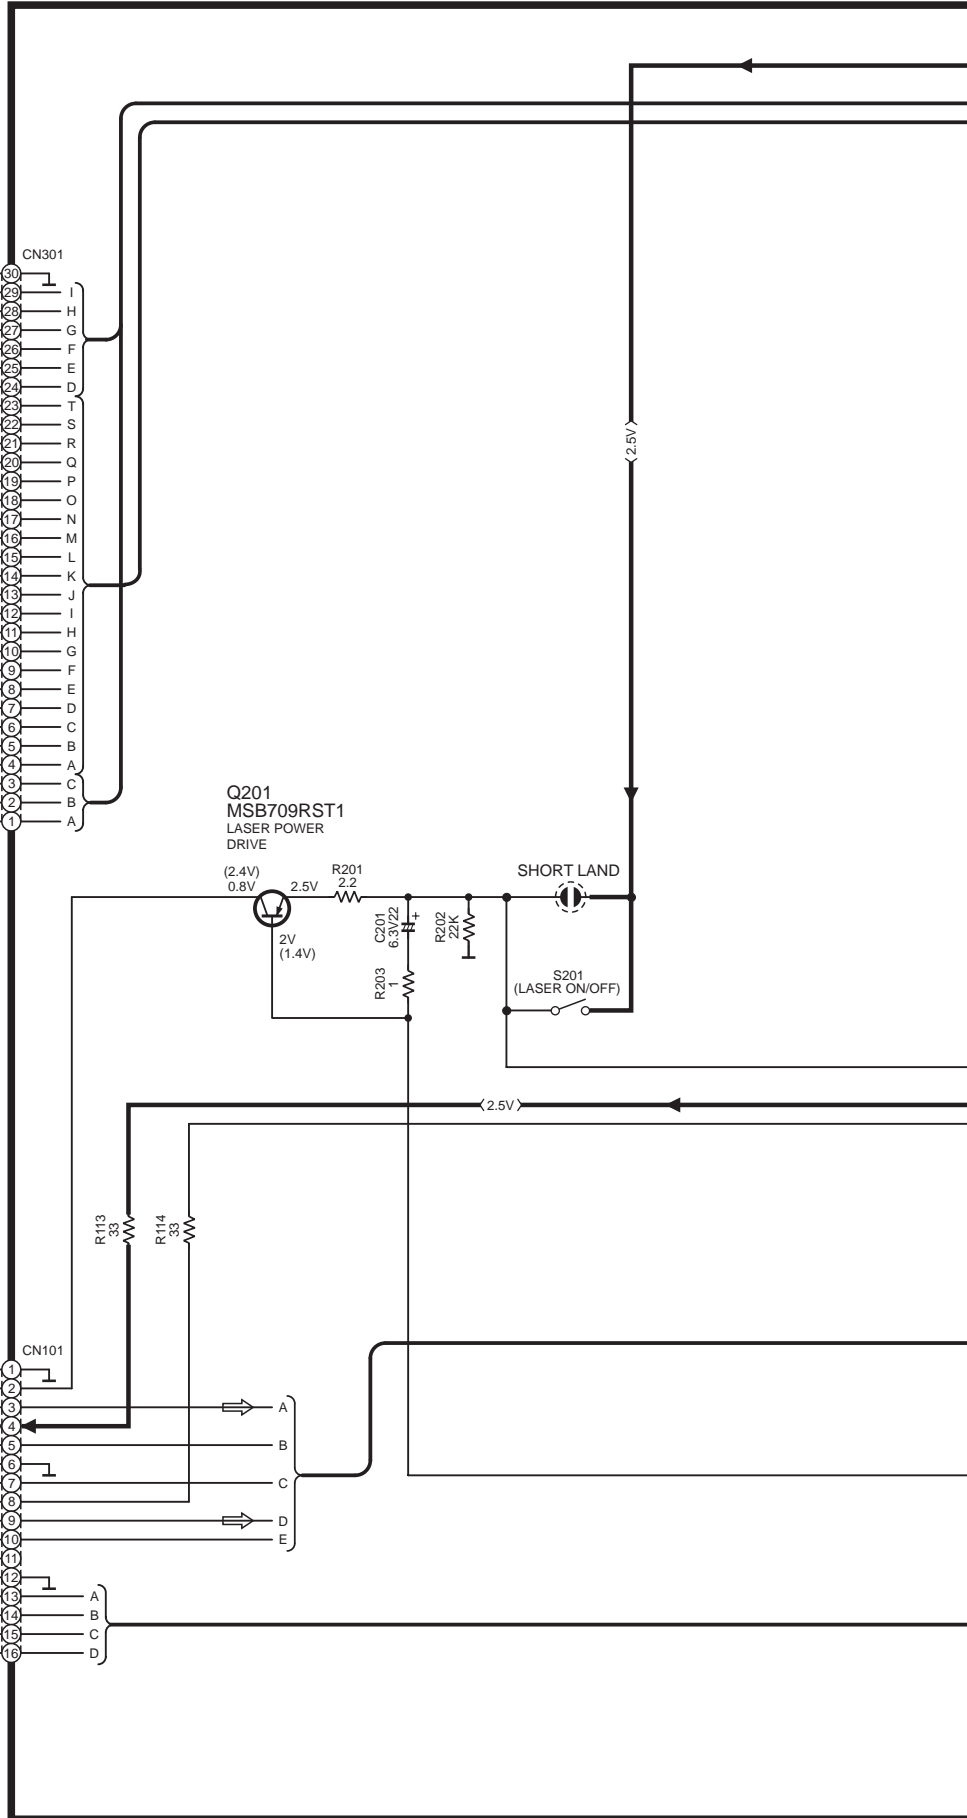

OPERATION / LCD UNIT

TRAVERSE UNIT
(▲ OPTICAL PICKUP)

→ : POSITIVE VOLTAGE LINE ⇨ : CD PLAYBACK SIGNAL LINE

→ : POSITIVE VOLTAGE LINE ⇨ : CD PLAYBACK SIGNAL LINE

TRAVERSE UNIT

(2.5V)

→ : POSITIVE VOLTAGE LINE

→ : POSITIVE VOLTAGE LINE ⇨ : CD PLAYBACK SIGNAL LINE