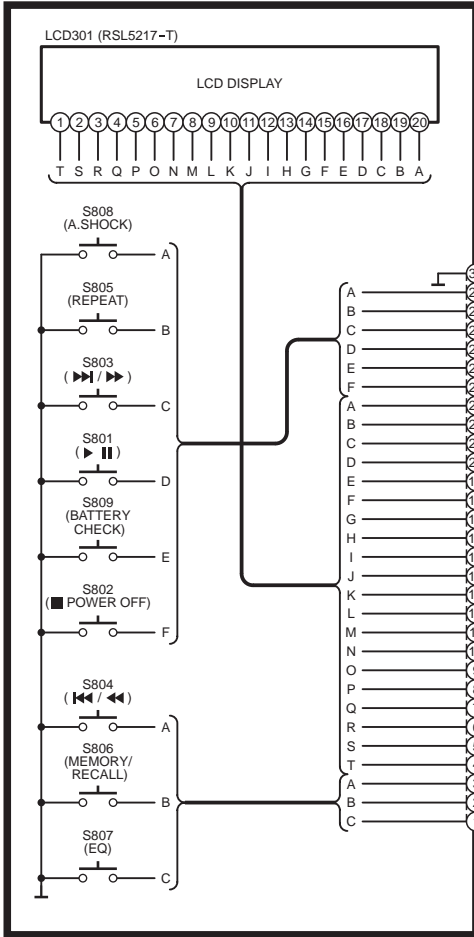

OPERATION / LCD UNIT

TRAVERSE UNIT
(▲ OPTICAL PICKUP)

→ : POSITIVE VOLTAGE LINE ⇨ : CD PLAYBACK SIGNAL LINE

→ : POSITIVE VOLTAGE LINE ⇨ : CD PLAYBACK SIGNAL LINE

TRAVERSE UNIT

(2.5V)

→ : POSITIVE VOLTAGE LINE

→ : POSITIVE VOLTAGE LINE ⇨ : CD PLAYBACK SIGNAL LINE