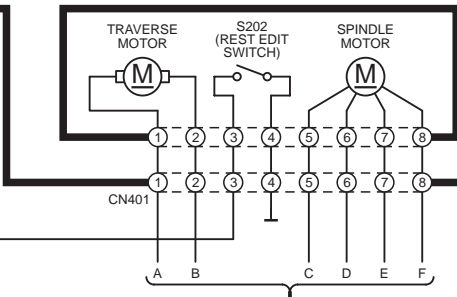

OPERATION / LCD UNIT

TRAVERSE UNIT
(▲ OPTICAL PICKUP)

→ : POSITIVE VOLTAGE LINE ⇨ : CD PLAYBACK SIGNAL LINE

→ : POSITIVE VOLTAGE LINE ⇨ : CD PLAYBACK SIGNAL LINE

TRAVERSE UNIT

(2.5V)

→ : POSITIVE VOLTAGE LINE

→ : POSITIVE VOLTAGE LINE ⇨ : CD PLAYBACK SIGNAL LINE