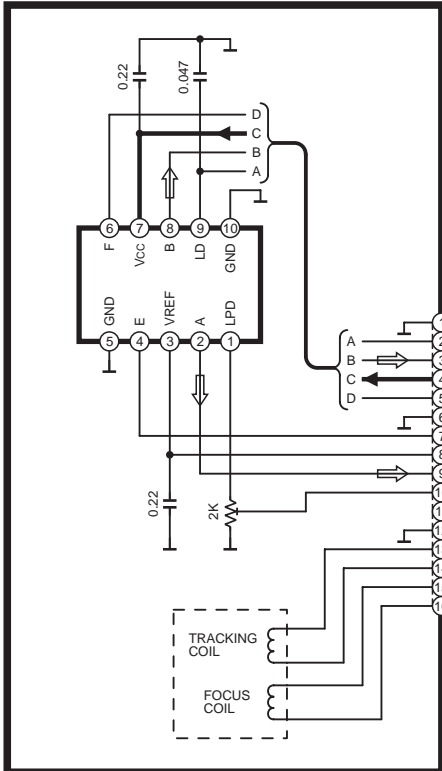

OPERATION / LCD UNIT

TRAVERSE UNIT
(▲ OPTICAL PICKUP)

→ : POSITIVE VOLTAGE LINE ⇨ : CD PLAYBACK SIGNAL LINE

→ : POSITIVE VOLTAGE LINE ⇨ : CD PLAYBACK SIGNAL LINE

TRAVERSE UNIT

(2.5V)

→ : POSITIVE VOLTAGE LINE

→ : POSITIVE VOLTAGE LINE ⇨ : CD PLAYBACK SIGNAL LINE