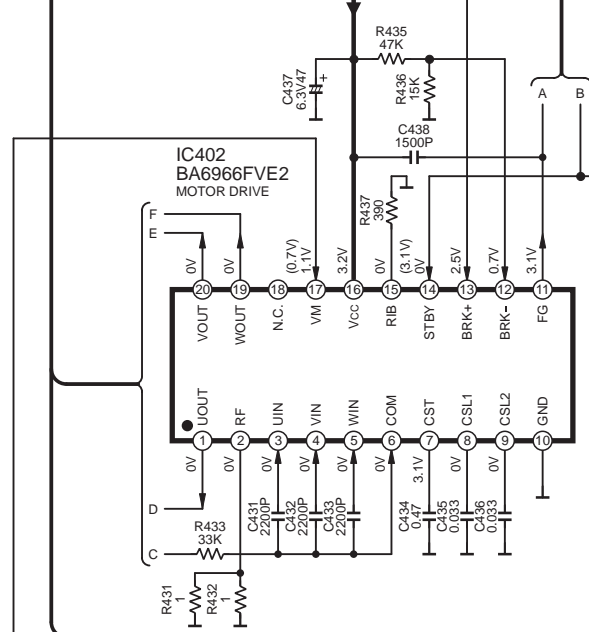

OPERATION / LCD UNIT

TRAVERSE UNIT
(▲ OPTICAL PICKUP)

→ : POSITIVE VOLTAGE LINE ⇨ : CD PLAYBACK SIGNAL LINE

→ : POSITIVE VOLTAGE LINE ⇨ : CD PLAYBACK SIGNAL LINE

TRAVERSE UNIT

(2.5V)

→ : POSITIVE VOLTAGE LINE

→ : POSITIVE VOLTAGE LINE ⇨ : CD PLAYBACK SIGNAL LINE