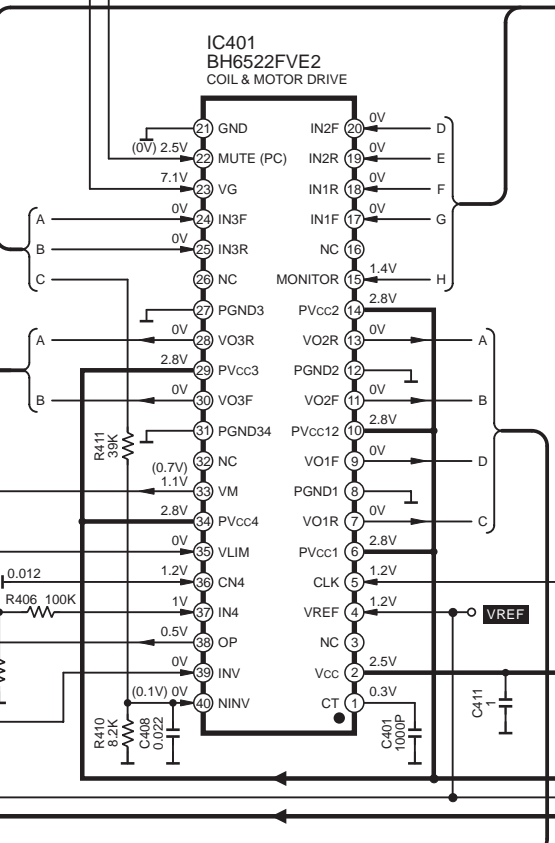

OPERATION / LCD UNIT

TRAVERSE UNIT
(▲ OPTICAL PICKUP)

→ : POSITIVE VOLTAGE LINE ⇨ : CD PLAYBACK SIGNAL LINE

→ : POSITIVE VOLTAGE LINE ⇨ : CD PLAYBACK SIGNAL LINE

TRAVERSE UNIT

(2.5V)

→ : POSITIVE VOLTAGE LINE

→ : POSITIVE VOLTAGE LINE ⇨ : CD PLAYBACK SIGNAL LINE