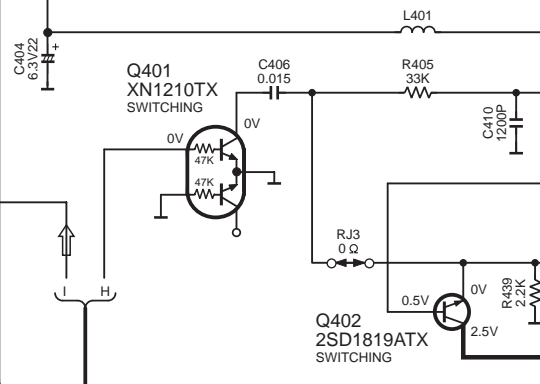

OPERATION / LCD UNIT

TRAVERSE UNIT
(▲ OPTICAL PICKUP)

→ : POSITIVE VOLTAGE LINE ⇨ : CD PLAYBACK SIGNAL LINE

→ : POSITIVE VOLTAGE LINE ⇨ : CD PLAYBACK SIGNAL LINE

TRAVERSE UNIT

(2.5V)

→ : POSITIVE VOLTAGE LINE

→ : POSITIVE VOLTAGE LINE ⇨ : CD PLAYBACK SIGNAL LINE