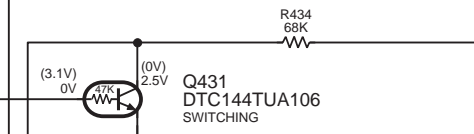

OPERATION / LCD UNIT

TRAVERSE UNIT
(▲ OPTICAL PICKUP)

→ : POSITIVE VOLTAGE LINE ⇨ : CD PLAYBACK SIGNAL LINE

→ : POSITIVE VOLTAGE LINE ⇨ : CD PLAYBACK SIGNAL LINE

TRAVERSE UNIT

(2.5V)

→ : POSITIVE VOLTAGE LINE