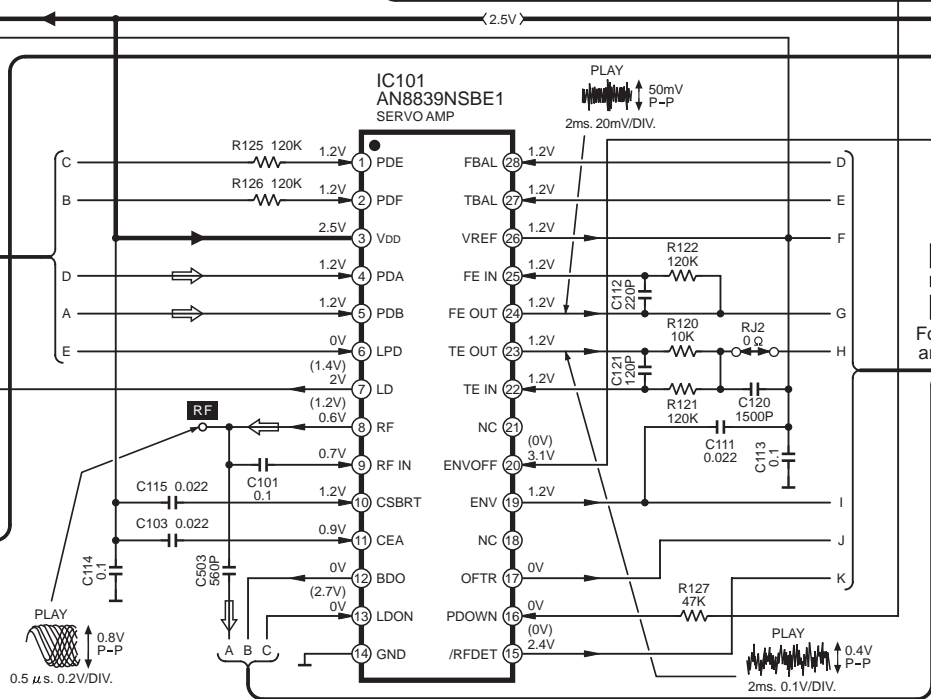

OPERATION / LCD UNIT

TRAVERSE UNIT
(▲ OPTICAL PICKUP)

→ : POSITIVE VOLTAGE LINE ⇨ : CD PLAYBACK SIGNAL LINE

→ : POSITIVE VOLTAGE LINE ⇨ : CD PLAYBACK SIGNAL LINE

TRAVERSE UNIT

(2.5V)

→ : POSITIVE VOLTAGE LINE

→ : POSITIVE VOLTAGE LINE ⇨ : CD PLAYBACK SIGNAL LINE