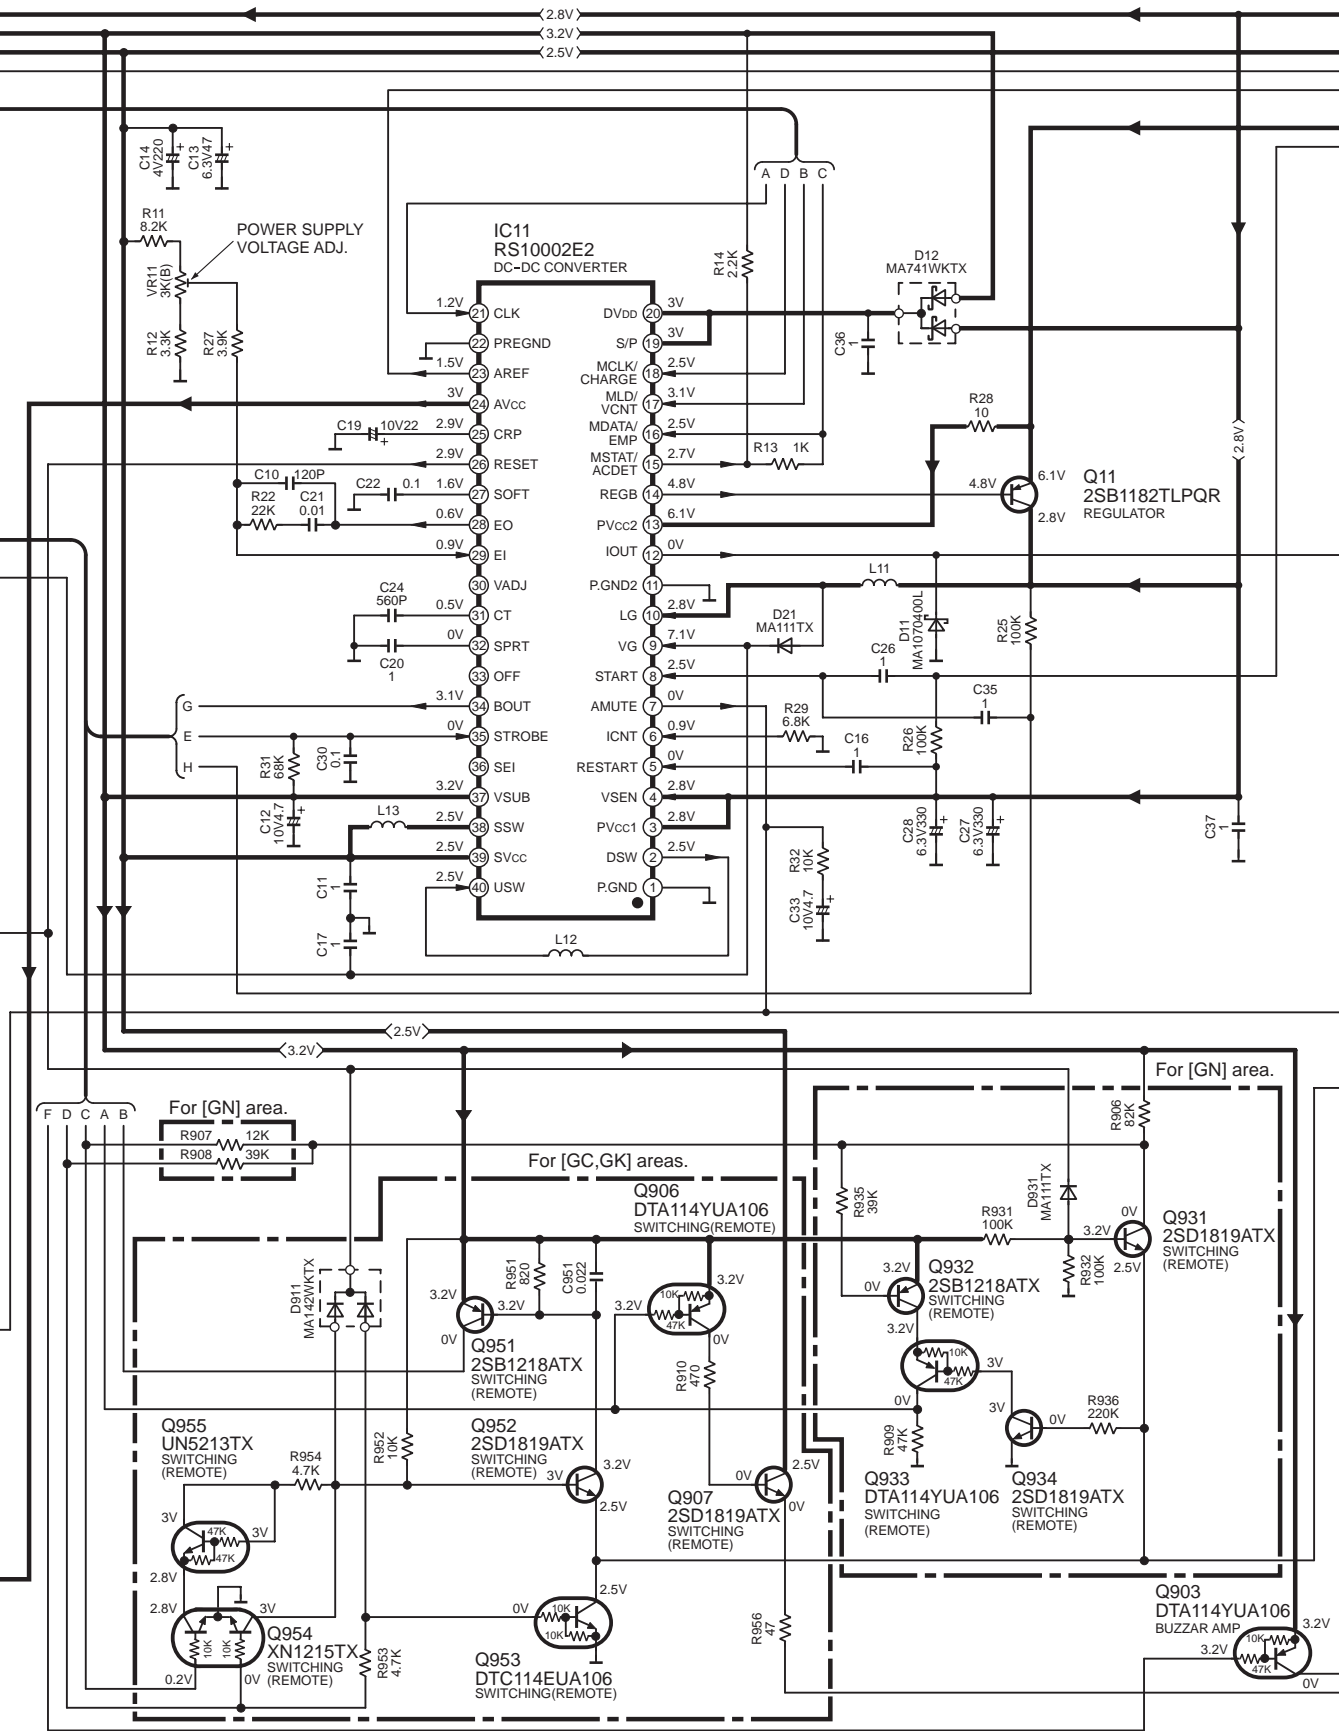

OPERATION / LCD UNIT

TRAVERSE UNIT
(▲ OPTICAL PICKUP)

→ : POSITIVE VOLTAGE LINE ⇨ : CD PLAYBACK SIGNAL LINE

→ : POSITIVE VOLTAGE LINE ⇨ : CD PLAYBACK SIGNAL LINE

TRAVERSE UNIT

(2.5V)

→ : POSITIVE VOLTAGE LINE

→ : POSITIVE VOLTAGE LINE ⇨ : CD PLAYBACK SIGNAL LINE