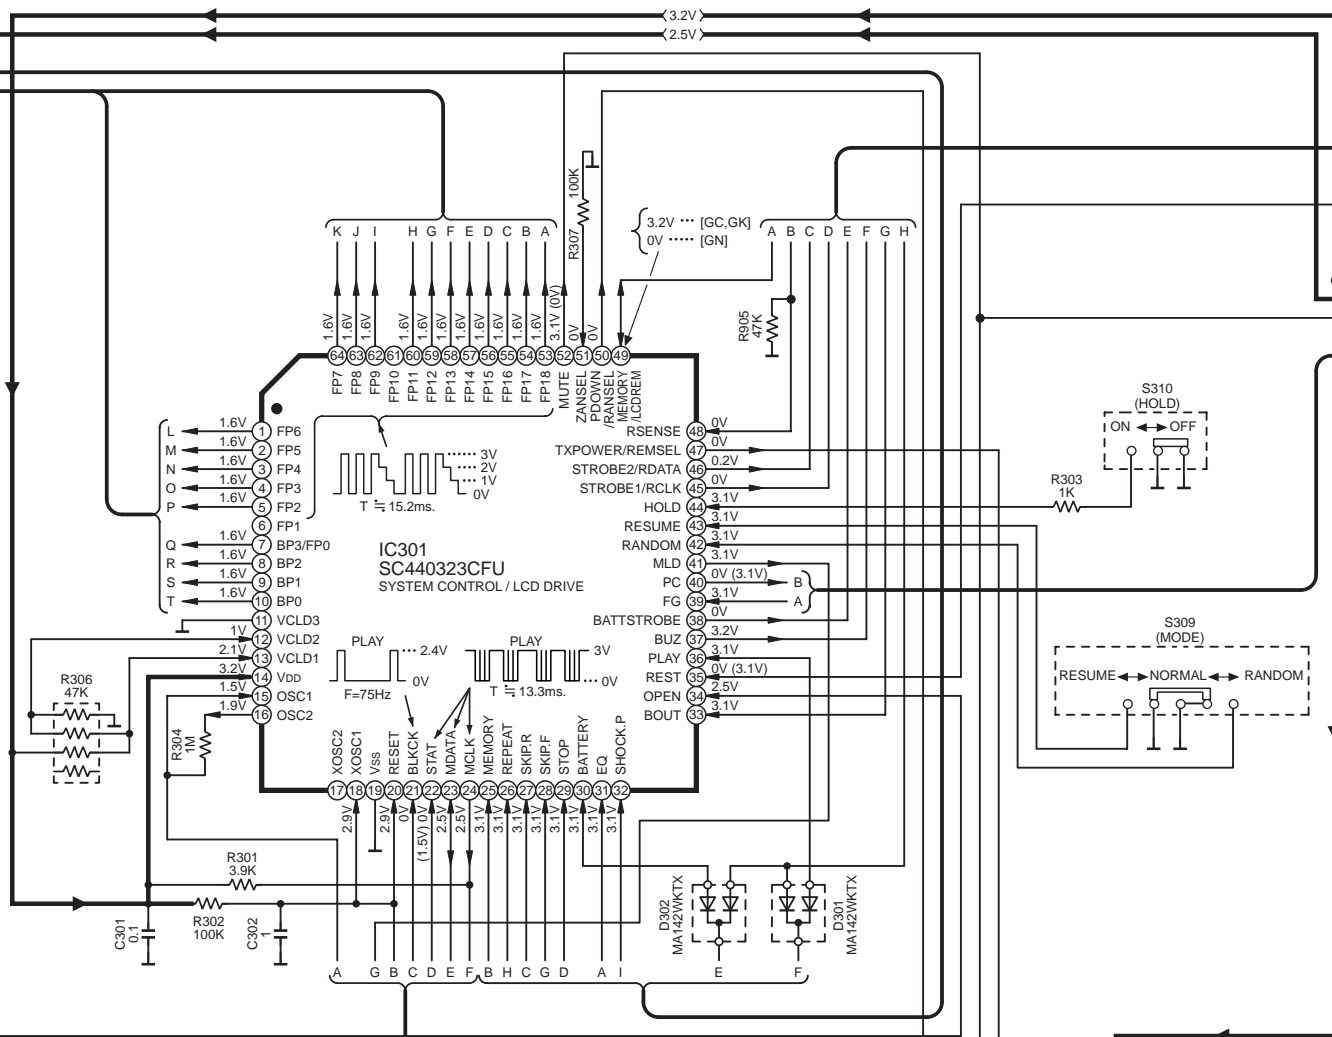

OPERATION / LCD UNIT

TRAVERSE UNIT
(▲ OPTICAL PICKUP)

→ : POSITIVE VOLTAGE LINE ⇨ : CD PLAYBACK SIGNAL LINE

→ : POSITIVE VOLTAGE LINE ⇨ : CD PLAYBACK SIGNAL LINE

TRAVERSE UNIT

(2.5V)

→ : POSITIVE VOLTAGE LINE

→ : POSITIVE VOLTAGE LINE ⇨ : CD PLAYBACK SIGNAL LINE